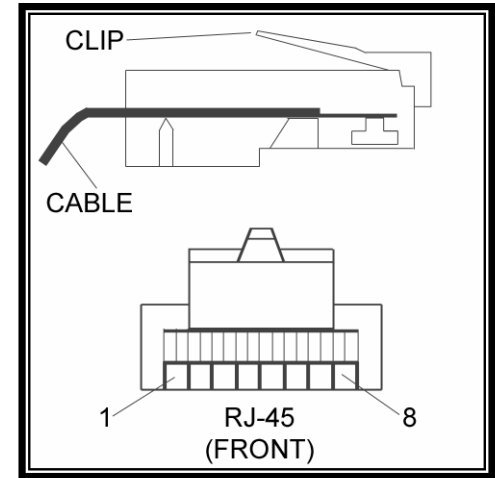

PC-100

Atron Systems, Inc.

PC-100 to Sanyo 25 Pin Interface Cable

<http://www.atronsystems.com/techs.htm>

12-26-2001

600-00B01-02003M

PC-100

Atron Systems, Inc.